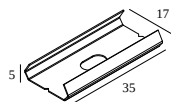

## FTL35 - FIXATION SET / CORNER 180°

391 06 11

 [View on website](#)

### General info

<b>LOCATION</b>	indoor
<b>WEIGHT (KG)</b>	0.1
<b>INFORMATION</b>	SET OF 2 PCS

Notes: